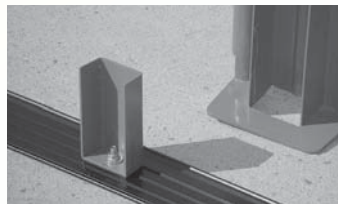

Aluminum mounting plate (#10689) also used for mounting on non-concrete surfaces