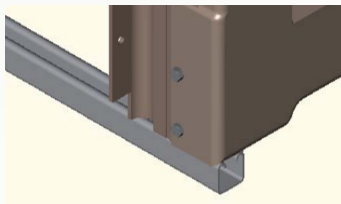

Weather resistant C-strut (#10692) preferred for lockers mounted on non-concrete surfaces